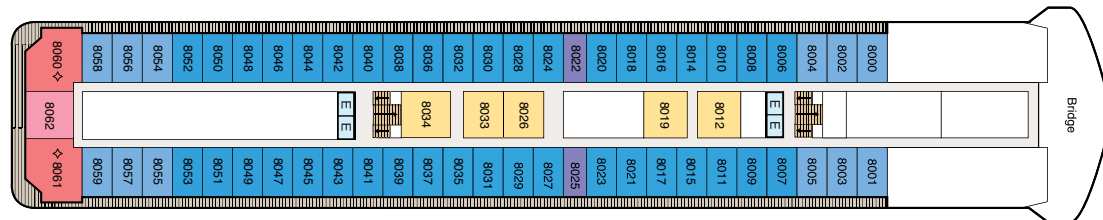

Oceania Aurelia | DECK PLANS

STATEROOM COLOR LEGEND

SYMBOL LEGEND

- Restrooms
- Elevators
- Launderette
- Wheelchair Accessible
- 3rd guest occupancy available upon request

SHIP'S SPECIFICATIONS

Year Built: 2000 | Gross Tonnage: 30,277 | Length: 593.7 feet | Beam: 83.5 feet | Cruising Speed: 18 knots
 Guest Decks: 9 | Guest Capacity: 476 | Staff Size: 400 | Country of Registry: Marshall Islands

DECK 11

DECK 10

*Horizons available after 6pm

DECK 9

DECK 8

< AFT

FORWARD >

DECK 7

DECK 6

DECK 5

DECK 4

DECK 3

< AFT

FORWARD >