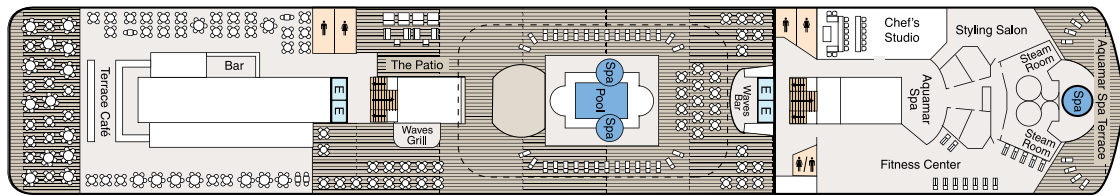

Oceania Aurelia | DECK PLANS

STATEROOM COLOR LEGEND

SYMBOL LEGEND

- Restrooms
- Elevators
- Launderette
- Wheelchair Accessible
- 3rd guest occupancy available upon request

SHIP'S SPECIFICATIONS

Year Built: 2000 | Gross Tonnage: 30,277 | Length: 593.7 feet | Beam: 83.5 feet | Cruising Speed: 18 knots
 Guest Decks: 9 | Guest Capacity: 476 | Staff Size: 400 | Country of Registry: Marshall Islands

DECK 11

DECK 10

*Horizons available after 6pm

DECK 9

DECK 8

< AFT

FORWARD >

DECK 7

DECK 6

DECK 5

DECK 4

DECK 3

< AFT

FORWARD >