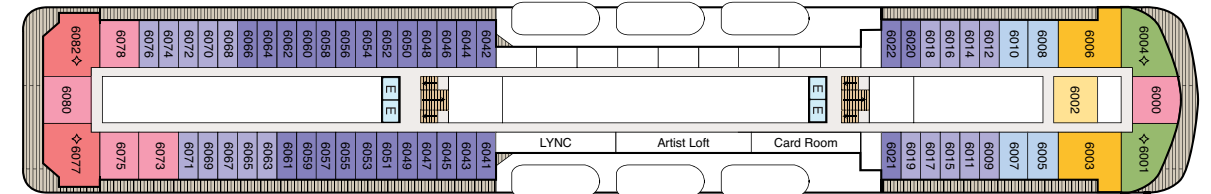

Oceania Aurelia | DECK PLANS

STATEROOM COLOR LEGEND

SYMBOL LEGEND

- Restrooms
- Elevators
- Launderette
- Wheelchair Accessible
- 3rd guest occupancy available upon request

SHIP'S SPECIFICATIONS

Year Built: 2000 | Gross Tonnage: 30,277 | Length: 593.7 feet | Beam: 83.5 feet | Cruising Speed: 18 knots
 Guest Decks: 9 | Guest Capacity: 476 | Staff Size: 400 | Country of Registry: Marshall Islands

DECK 11

DECK 10

*Horizons available after 6pm

DECK 9

DECK 8

< AFT

FORWARD >

DECK 7

DECK 6

DECK 5

DECK 4

DECK 3

< AFT

FORWARD >