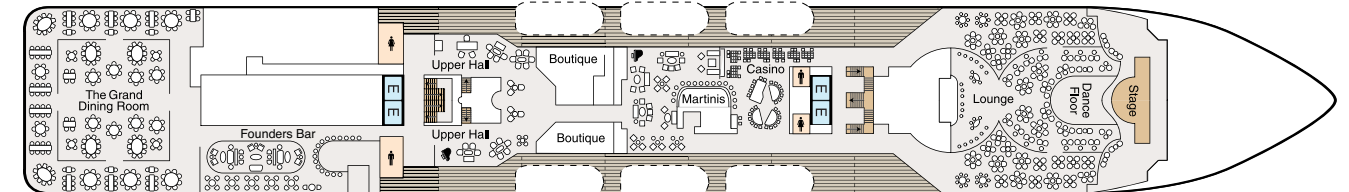

Oceania Aurelia | DECK PLANS

STATEROOM COLOR LEGEND

SYMBOL LEGEND

- Restrooms
- Elevators
- Launderette
- Wheelchair Accessible
- 3rd guest occupancy available upon request

SHIP'S SPECIFICATIONS

Year Built: 2000 | Gross Tonnage: 30,277 | Length: 593.7 feet | Beam: 83.5 feet | Cruising Speed: 18 knots
 Guest Decks: 9 | Guest Capacity: 476 | Staff Size: 400 | Country of Registry: Marshall Islands

DECK 11

DECK 10

*Horizons available after 6pm

DECK 9

DECK 8

< AFT

FORWARD >

DECK 7

DECK 6

DECK 5

DECK 4

DECK 3

< AFT

FORWARD >