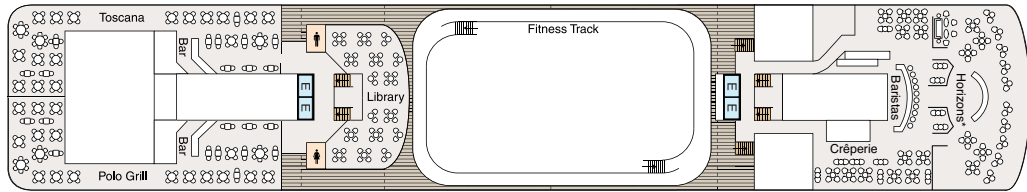

Oceania Aurelia | DECK PLANS

STATEROOM COLOR LEGEND

SYMBOL LEGEND

- Restrooms
- Elevators
- Launderette
- Wheelchair Accessible
- 3rd guest occupancy available upon request

SHIP'S SPECIFICATIONS

Year Built: 2000 | Gross Tonnage: 30,277 | Length: 593.7 feet | Beam: 83.5 feet | Cruising Speed: 18 knots
 Guest Decks: 9 | Guest Capacity: 476 | Staff Size: 400 | Country of Registry: Marshall Islands

DECK 11

DECK 10

*Horizons available after 6pm

DECK 9

DECK 8

< AFT

FORWARD >

DECK 7

DECK 6

DECK 5

DECK 4

DECK 3

< AFT

FORWARD >