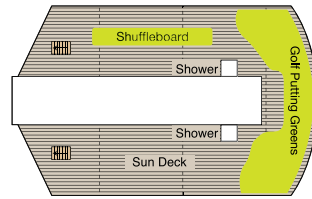

Oceania Aurelia | DECK PLANS

STATEROOM COLOR LEGEND

SYMBOL LEGEND

- Restrooms
- Elevators
- Launderette
- Wheelchair Accessible
- 3rd guest occupancy available upon request

SHIP'S SPECIFICATIONS

Year Built: 2000 | Gross Tonnage: 30,277 | Length: 593.7 feet | Beam: 83.5 feet | Cruising Speed: 18 knots
 Guest Decks: 9 | Guest Capacity: 476 | Staff Size: 400 | Country of Registry: Marshall Islands

DECK 11

DECK 10

*Horizons available after 6pm

DECK 9

DECK 8

< AFT

FORWARD >

DECK 7