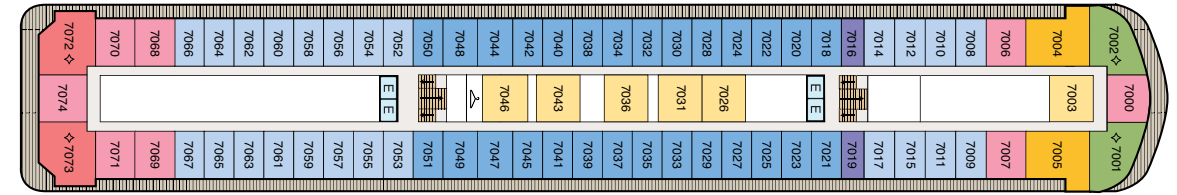

Oceania Aurelia | DECK PLANS

STATEROOM COLOR LEGEND

SYMBOL LEGEND

- Restrooms
- Elevators
- Launderette
- Wheelchair Accessible
- 3rd guest occupancy available upon request

SHIP'S SPECIFICATIONS

Year Built: 2000 | Gross Tonnage: 30,277 | Length: 593.7 feet | Beam: 83.5 feet | Cruising Speed: 18 knots
 Guest Decks: 9 | Guest Capacity: 476 | Staff Size: 400 | Country of Registry: Marshall Islands

DECK 11

DECK 10

*Horizons available after 6pm

DECK 9

DECK 8

< AFT

FORWARD >

DECK 7

DECK 6

DECK 5

DECK 4

DECK 3

< AFT

FORWARD >